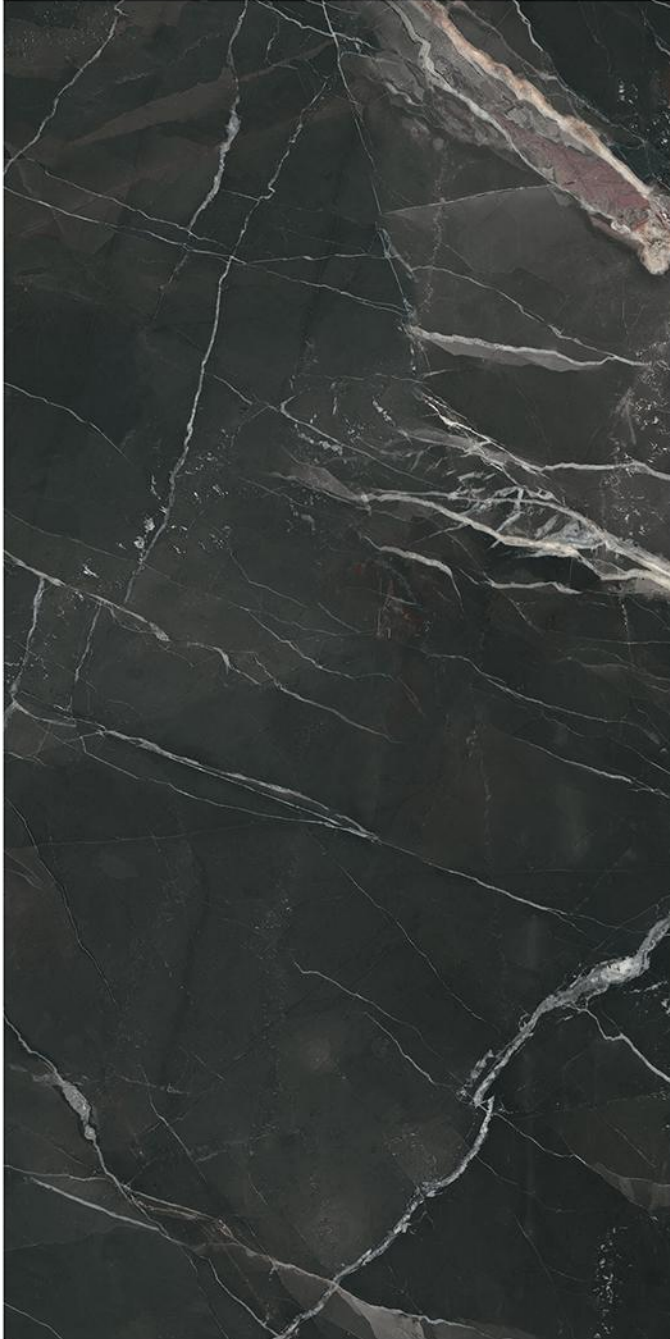

Palermo
PORCELAIN TILE

9 Exclusive Faces

PACKING INFO.

			PCS / PALLET	M ² / PALLET	KG / PALLET
80x160 cm	10mm THICKNESS	POLISHED	45 PCS	57.6 M ²	1400 KG. PCS 31 KG.

THUNDER

80 x 160 cm
32 x 64"

CODE 5080

16 Exclusive Faces