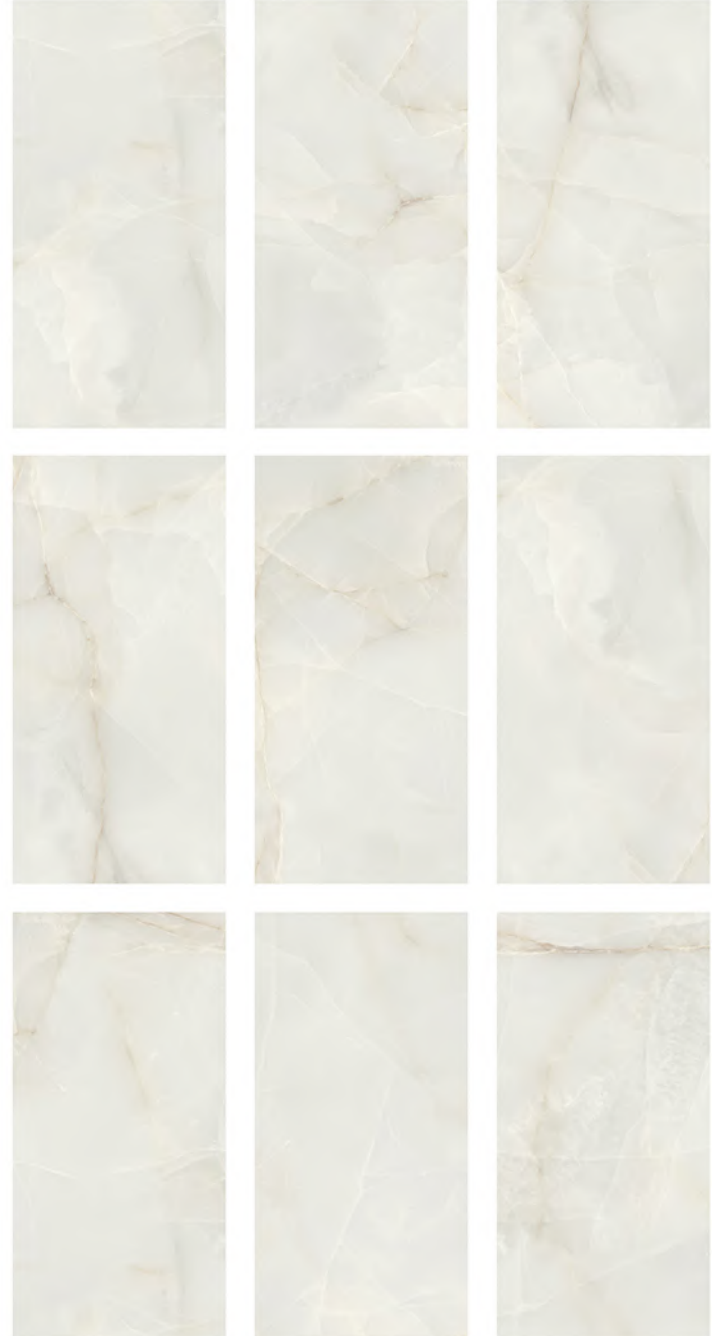

PRIME

80 x 160 cm
32 x 64"

CODE 5305

Palermo
PORCELAIN TILE

9 Exclusive Faces

PACKING INFO.

			PCS / PALLET	M ² / PALLET	KG / PALLET
80x160 cm	10mm THICKNESS	POLISHED	45 PCS	57.6 M ²	1400 KG. PCS 31 KG.

MIDNIGHT