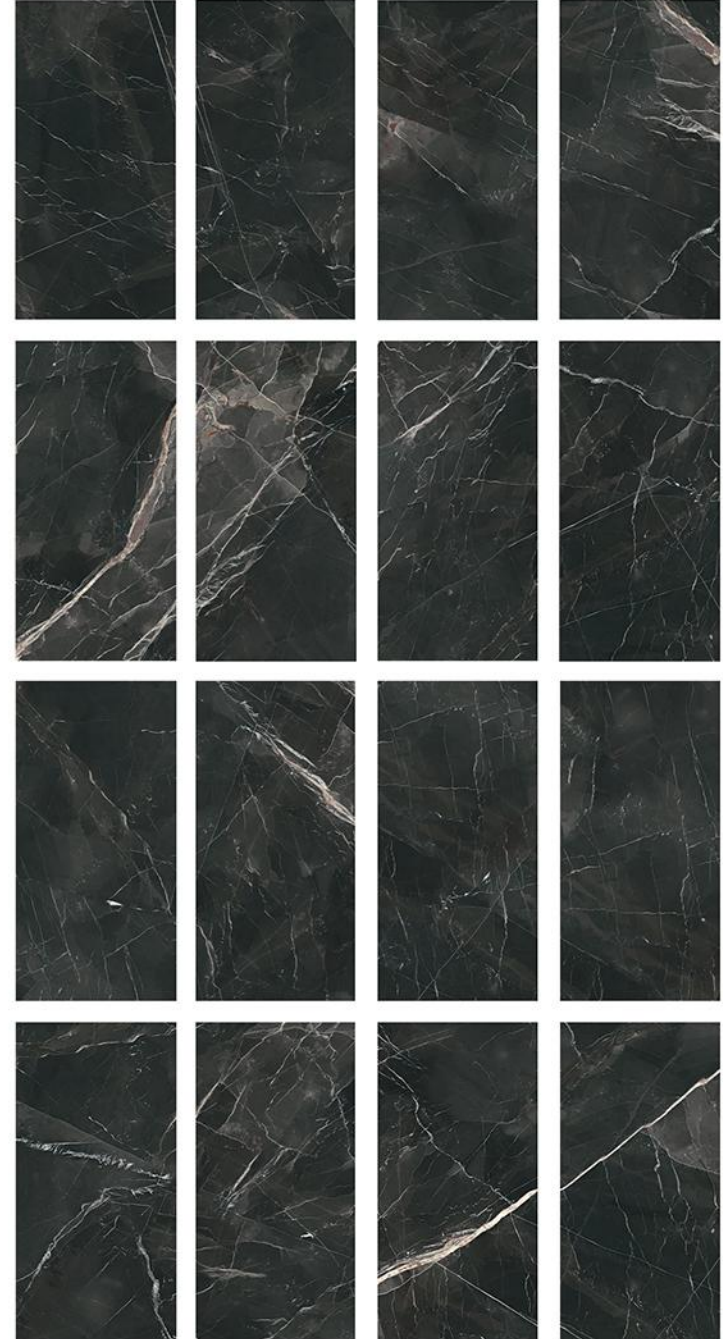

Palermo
PORCELAIN TILE

9 Exclusive Faces

PACKING INFO.

			PCS / PALLET	M ² / PALLET	KG / PALLET
80x160 cm	10mm THICKNESS	POLISHED	45 PCS	57.6 M ²	1400 KG. PCS 31 KG.

THUNDER

80 x 160 cm
32 x 64"

CODE 5080

16 Exclusive Faces