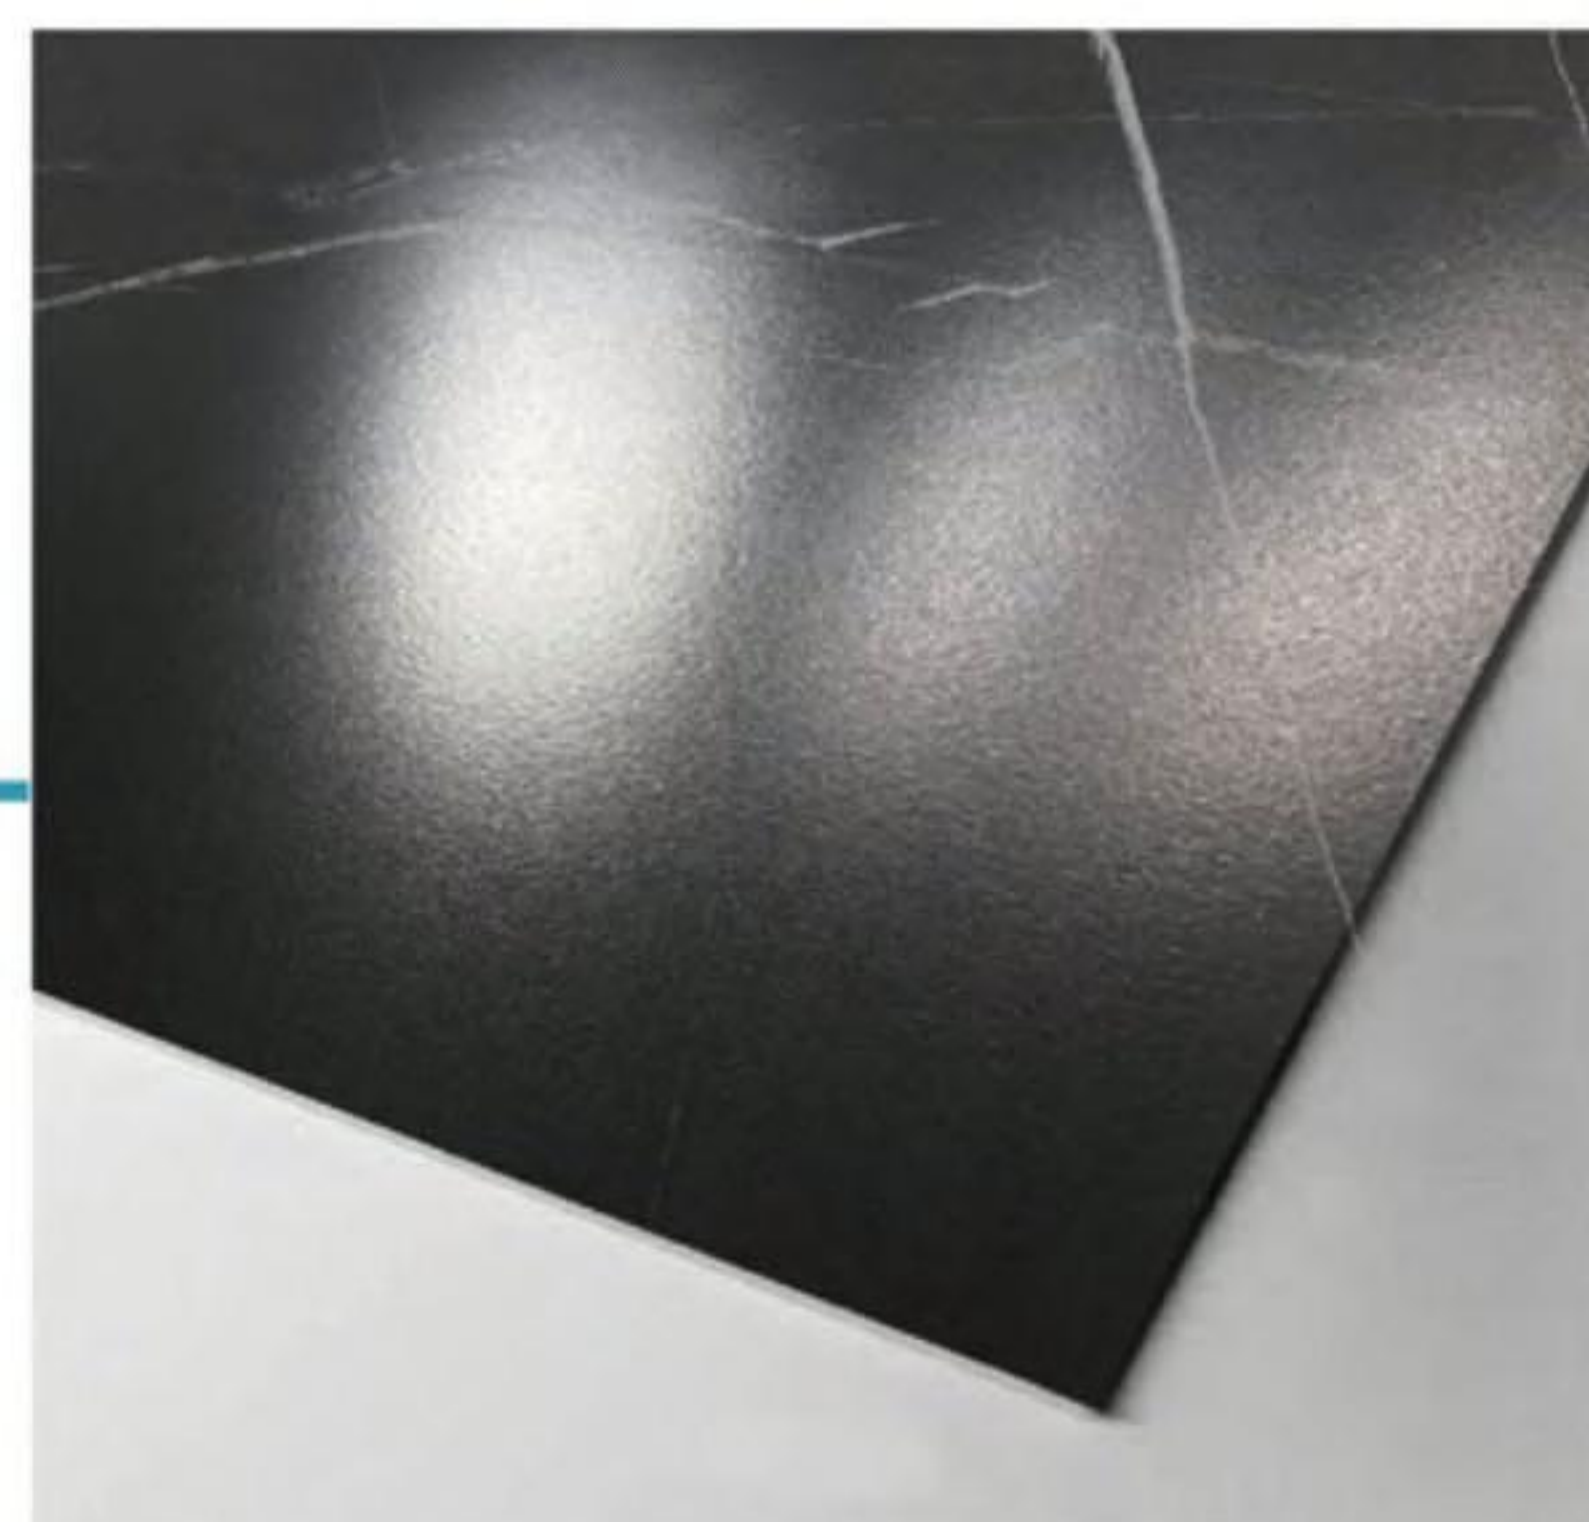

MATT

مات

Technical Specifications

GROUP BIa-GLAZE

TEST DESCRIPTION	STANDARD TEST METHOD	STANDARD REQUIREMENTS	PALERMO+ PORCELAIN TILE SPECIFICATION
SQ Surface Quality	EN ISO 10545-2	a minimum of 95% of the tiles are to be free from visible defects	a minimum of 95% of the tiles are to be free from visible defects
Length & Width	EN ISO 10545-2	± 0.6%	± 0.2%
Thickness	EN ISO 10545-2	± 5%	± 3%
Straightness Of Sides	EN ISO 10545-2	± 0.5%	± 0.2%
Rectangularity	EN ISO 10545-2	± 0.5%	± 0.2%
Surface Flatness: Center Curvature	EN ISO 10545-2	± 0.5%	± 0.3%
Surface Flatness: Edge Curvature	EN ISO 10545-2	± 0.5%	± 0.3%
Surface Flatness: Warpage	EN ISO 10545-2	± 0.5%	± 0.3%
Water Absorption	EN ISO 10545-3	≤ 0.5%	WA ≤ 0.4%
Breaking Strength*	EN ISO 10545-4	≥ 7.5mm : 1300N ≤ 7.5mm : 700N	Conformable
Modulus Of Rupture*	EN ISO 10545-4	≥ 35 N/mm²	Conformable
Resistance To Surface Abrasion	EN ISO 10545-7	Manufacturer to state classification	PEI Class 2-5
Coefficient Of Linear Thermal Expansion	EN ISO 10545-8	Test method available	Test method available
Resistance To Thermal Shock	EN ISO 10545-9	Test method available	Test method available
Crazing Resistance	EN ISO 10545-11	Required	Required
Frost Resistance	EN ISO 10545-12	Required	Required
Resistance To Chemicals & Acids & Alkalis	EN ISO 10545-13	Minimum GB	GA
Resistance To Staining	EN ISO 10545-14	Minimum Class 3	Minimum Class 4
Colour Resistance to UV Light	DIN 51094	No change in color	No change in color

V1 Uniform
یکنواخت

V2 Low Variation
شید کم

V3 Medium Shade Variation
شید متوسط

V4 High Shade Variation
شید زیاد

TECHNICAL FEATURES

HOMES

OFFICES

BANKS

CAFES

RESTAURANTS

SUPERMARKETS

HOSPITALS

RELIGIOUS PLACES

THEATRES / HALLS

AIRPORT TERMINALS

SHOPPING MALLS

SCHOOLS

STAIN RESISTANT

SCRATCH RESISTANT

HIGH ABRASION RESISTANT

THERMAL RESISTANT

EASY TO CLEAN

EASY INSTALLATION

FIRE RESISTANT

CHEMICAL RESISTANT

ALMOST 0% WATER ABSORPTION

ZERO MAINTENANCE

WALLS & FLOORS

RECOMMENDED APPLICATION AREAS