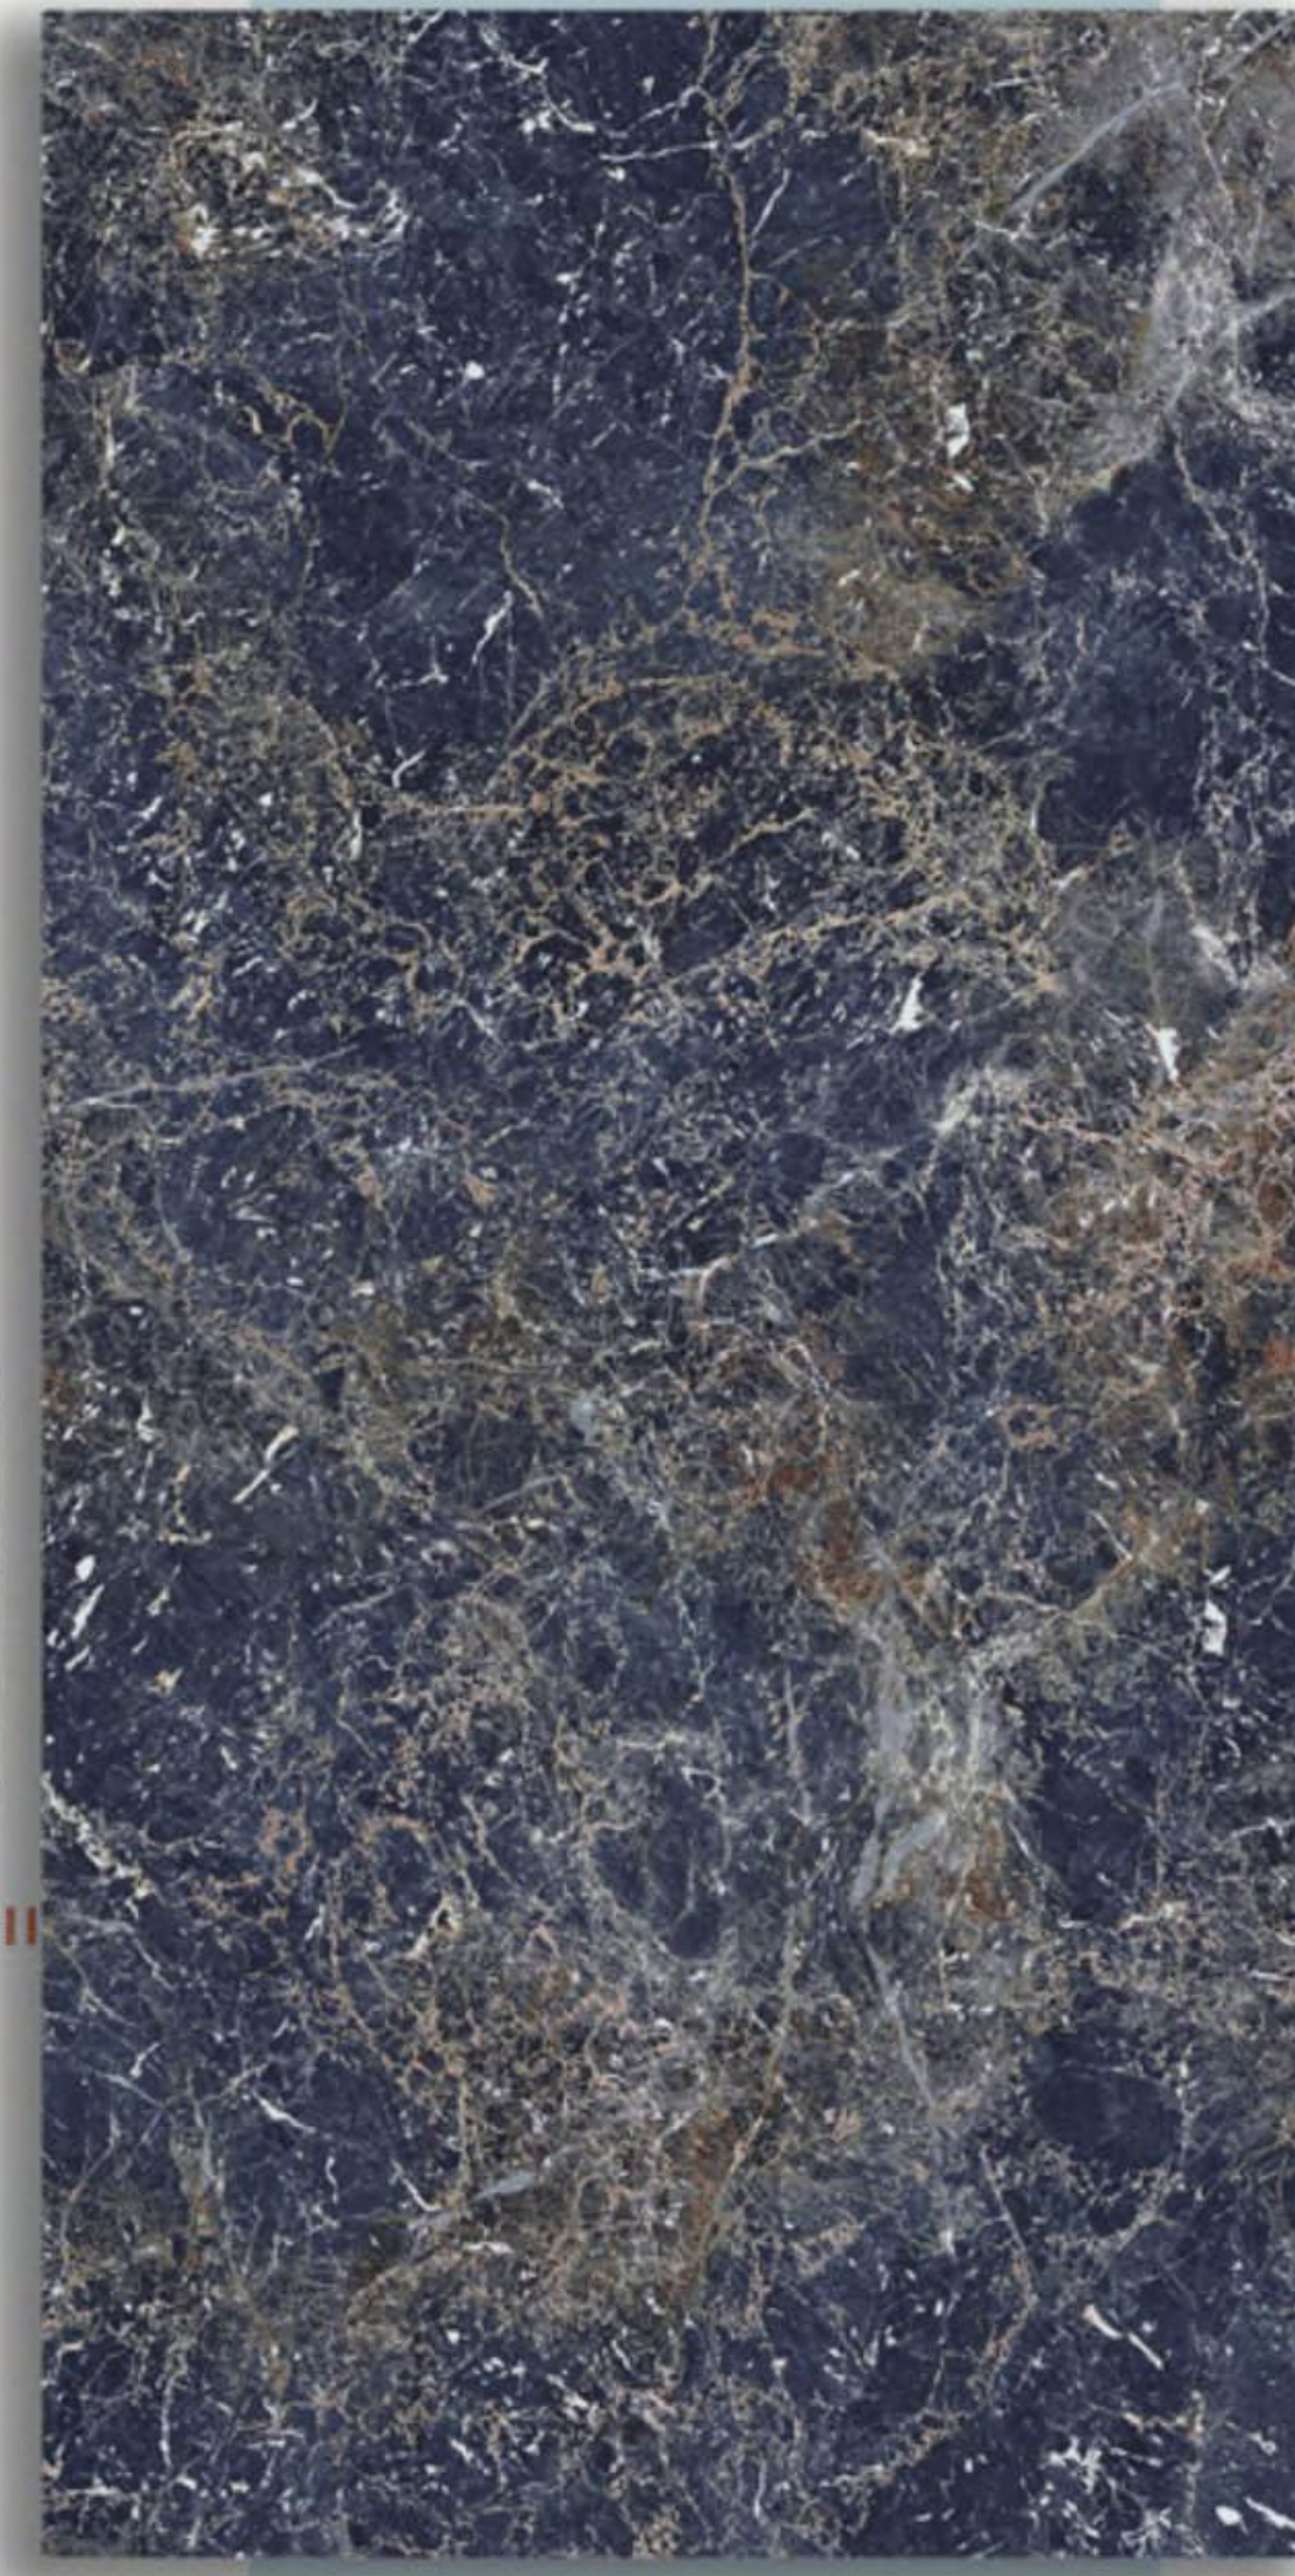

THUNDER

AMAZONITE BLUE

AMAZONITE GREEN

CODE:5085

CODE:5080

CODE:5215

CODE:5155

120x120 cm
Matt
16 faces